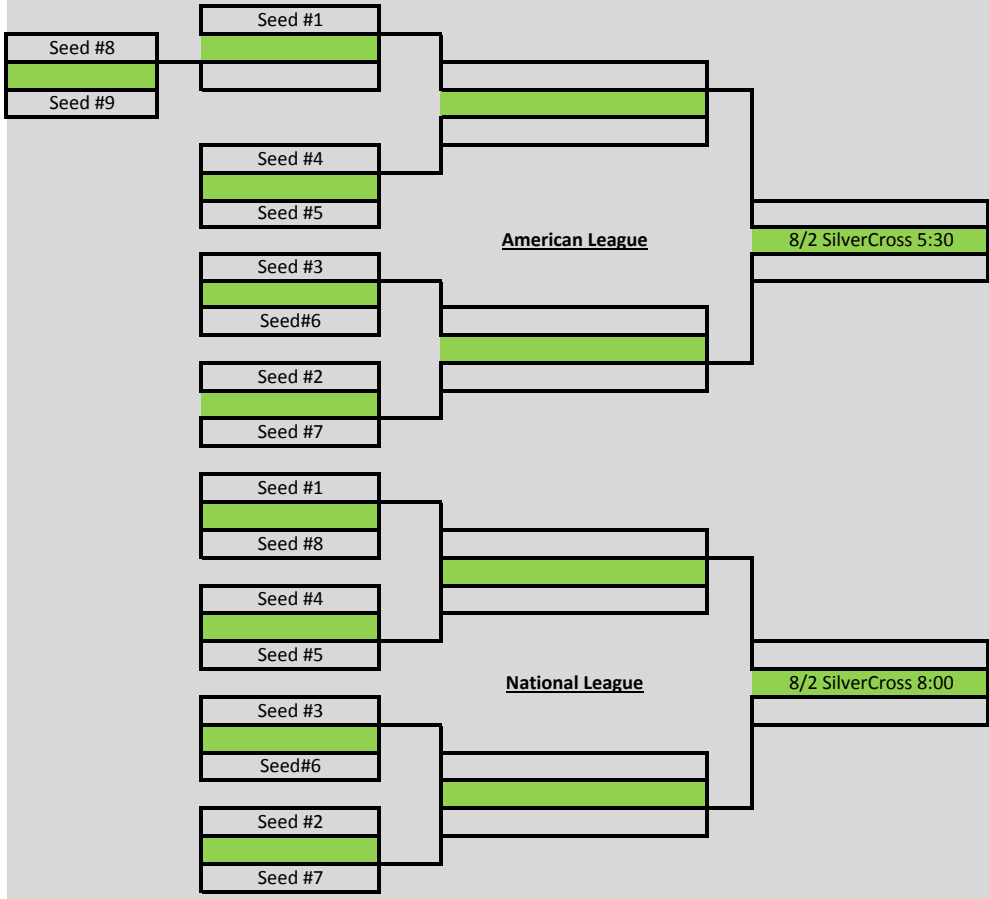

2010

Swila Colt Play Off

Round One

Round Two

Round Three

Silver Cross

2010

Swila Palomino Play Off

Round One

Round Two

Round Three

Silver Cross

2010 Swila Colt Select Play Off

Round Two

Round Three

Silver Cross