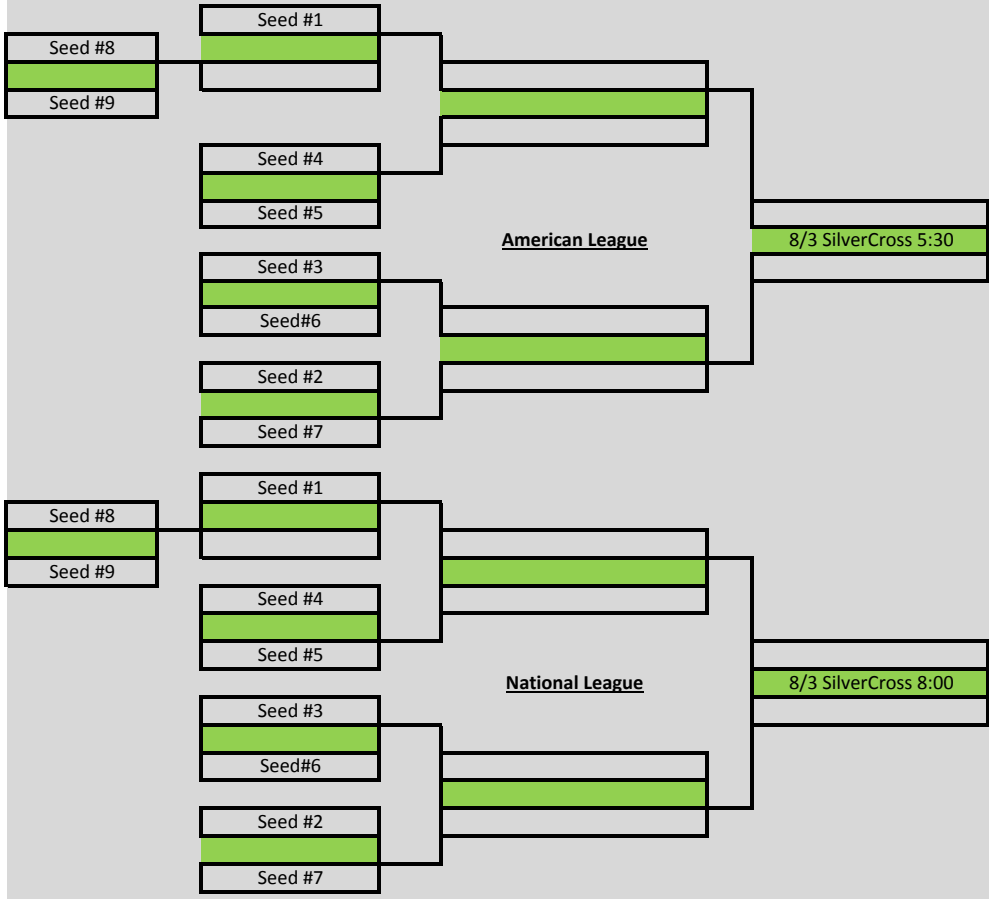

2010

Swila Colt Play Off

Round One

Round Two

Round Three

Silver Cross

2010

Swila Palomino Play Off

Round One

Round Two

Round Three

Silver Cross

2010 Swila Colt Select Play Off

Round Two

Round Three

Silver Cross